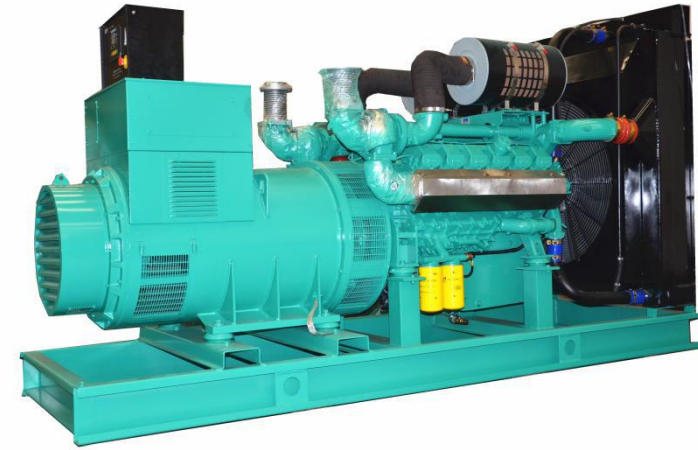

### HGM688HV11 Googol HV Diesel Power

#### Generator

500kW-625kVA

550kW-687.5kVA

50Hz

Googol diesel generators are powered by Googol engines which are being manufactured by latest US based technology. Googol engines are known for cost effective reliable power solution.

#### Equipment

Engine and alternator mounted on same frame steel skid.  
Build in damper for anti-vibration.  
Compact design, easy to operate and maintain.  
Sino-US Googol brand engine  
Top brand AC alternator  
6.3/6.6/10/10.5/11kV as per requirement  
Full range protections, alarms with auto shutdown features.  
Comply with ISO8628 national standard and ISO9001 quality standard. Specially designed horizontal/vertical, engine driven/electrical radiator. Industrial, Residential silencers  
Catalytic converters  
Heat exchangers  
Special spark arrester silencers  
Standard set for "CE" certification  
Sound & Weatherproof canopy optional  
Spring, seismic anti-vibration mounts  
Advanced facility for FAT.